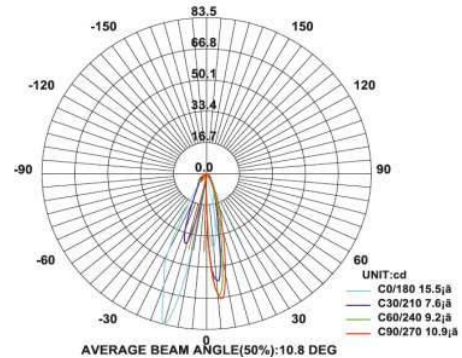

Burials & Pathway Lights

Model: iLED 3 PWL 04-Twoway

PRODUCT DESCRIPTION

The outdoor burial mount luminaire is made of aluminium with PMMA lens and available in 3 W and 9 W. DC/Universal power supply/drivers with input range of 90 V to 270 V AC 50/60 Hz and PF >0.96. It is ideal for sign, facade area, accent and general lighting area etc. Different fixture colours available on request.

SPECIFICATION

Material	: Ventilated aluminum die casting with PMMA lens
Mounting	: Outdoor burial mount
Power	: 3/9 W
Voltage	: 12 / 24 V AC/DC, 230V AC
Power Factor	: >0.96
LED colors	: White 6000-6400 K Neutral White 4000-4500 K Warm White 2700-3000 K
Lumen Flux	: 120-140 lm/W (lumen efficacy: 160 -180 lm)
Dimension	: D-50 X H-93 mm
Driver	: Internal
Operating Temp	: -40°C ~ + 70°C
CRI	: 85
IP Rating	: IP 67
Led used	: CREE ⇄
Dimmable Interface	: CAS▲MBI, Colour tunable (2700 K – 6000 K), DALI, Edge pulse/0/1-10 V dimming control (optional)

ORDERING INFORMATION

iLED	3	PWL	04	W	WW	NW
Brand name	Rated Power	Path Way Light	Model No.	White	Warm White	Neutral White

The technical specifications may vary due to continuous improvement without prior notice.

*Logos of products and companies are used for reference

www.iled.in

iLED Lighting Systems Pvt Ltd
Chennai, Tamil Nadu, India 600096