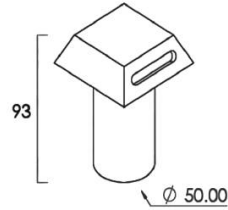

Burials & Pathway Lights

Model: iLED 3 PWL 04-Twoway

PRODUCT DESCRIPTION

The outdoor burial mount luminaire is made of aluminium with PMMA lens and available in 3 W and 9 W. DC/Universal power supply/drivers with input range of 90 V to 270 V AC 50/60 Hz and PF >0.96. It is ideal for sign, facade area, accent and general lighting area etc. Different fixture colours available on request.

SPECIFICATION

Material	: Ventilated aluminum die casting with PMMA lens
Mounting	: Outdoor burial mount
Power	: 3/9 W
Voltage	: 12 / 24 V AC/DC, 230V AC
Power Factor	: >0.96
LED colors	: White 6000-6400 K Neutral White 4000-4500 K Warm White 2700-3000 K
Lumen Flux	: 120-140 lm/W (lumen efficacy: 160 -180 lm)
Dimension	: D-50 X H-93 mm
Driver	: Internal
Operating Temp	: -40°C ~ + 70°C
CRI	: 85
IP Rating	: IP 67
Led used	: CREE ⇄
Dimmable Interface	: CAS▲MBI, Colour tunable (2700 K – 6000 K), DALI, Edge pulse/0/1-10 V dimming control (optional)

ORDERING INFORMATION

iLED	3	PWL	04	W	WW	NW
Brand name	Rated Power	Path Way Light	Model No.	White	Warm White	Neutral White

The technical specifications may vary due to continuous improvement without prior notice.

*Logos of products and companies are used for reference

www.iled.in

iLED Lighting Systems Pvt Ltd
Chennai, Tamil Nadu, India 600096