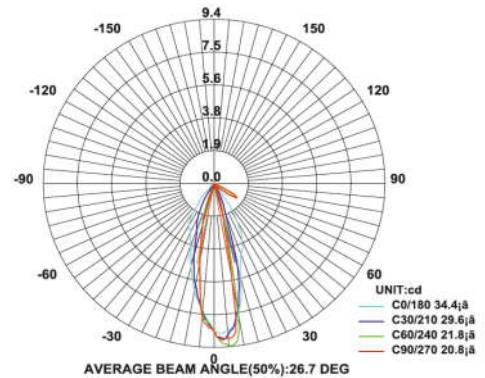

Burials & Pathway Lights

Model: iLED 3 PWL 03-One way

PRODUCT DESCRIPTION

The outdoor burial mount luminaire is made of aluminium with PMMA lens and available in 3 W. It emits light in one direction. DC/Universal power supply/drivers with input range of 90 V to 270 V AC 50/60 Hz and PF >0.96. It is ideal for sign, facade area, accent and general lighting area etc. *Different fixture colours available on request.*

SPECIFICATION

Material	: Ventilated aluminum die casting with PMMA lens
Mounting	: Outdoor burial mount
Power	: 1/3 W
Voltage	: 12 / 24 V AC/DC, 230 V AC
Power Factor	: >0.96
LED colors	: White 6000-6400 K Neutral White 4000-4500 K Warm White 2700-3000 K
Lumen Flux	: 120-140 lm/W (lumen efficacy: 160 -180 lm)
Dimension	: D-43 X H-62 mm
Cut-out Dimension	: D- 40 X H- 47 mm
Driver	: Internal
Operating Temp	: -40°C ~ + 70°C
CRI	: 85
IP Rating	: IP 67
Led used	: CREE ⇄
Dimmable Interface	: CASAMBI, Colour tunable (2700 K – 6000 K), DALI, Edge pulse/0/1-10 V dimming control (optional)

ORDERING INFORMATION

iLED	3	PWL	03	W	WW	NW
Brand name	Rated Power	Path Way Light	Model No.	White	Warm White	Neutral White

The technical specifications may vary due to continuous improvement without prior notice.

*Logos of products and companies are used for reference