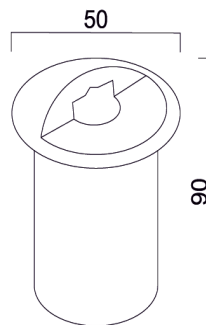

Burials & Pathway Lights

Model: iLED 3 PWL 03-One way

PRODUCT DESCRIPTION

The outdoor burial mount luminaire is made of aluminium with PMMA lens and available in 3 W. It emits light in one direction. DC/Universal power supply/drivers with input range of 90 V to 270 V AC 50/60 Hz and PF >0.96. It is ideal for sign, facade area, accent and general lighting area etc. *Different fixture colours available on request.*

SPECIFICATION

Material	: Ventilated aluminum die casting with PMMA lens
Mounting	: Outdoor burial mount
Power	: 1/3 W
Voltage	: 12 / 24 V AC/DC, 230 V AC
Power Factor	: >0.96
LED colors	: White 6000-6400 K Neutral White 4000-4500 K Warm White 2700-3000 K
Lumen Flux	: 120-140 lm/W (lumen efficacy: 160 -180 lm)
Dimension	: D-43 X H-62 mm
Cut-out Dimension	: D- 40 X H- 47 mm
Driver	: Internal
Operating Temp	: -40°C ~ + 70°C
CRI	: 85
IP Rating	: IP 67
Led used	: CREE ⇄
Dimmable Interface	: CASAMBI, Colour tunable (2700 K – 6000 K), DALI, Edge pulse/0/1-10 V dimming control (optional)

ORDERING INFORMATION

iLED	3	PWL	03	W	WW	NW
Brand name	Rated Power	Path Way Light	Model No.	White	Warm White	Neutral White

The technical specifications may vary due to continuous improvement without prior notice.

*Logos of products and companies are used for reference