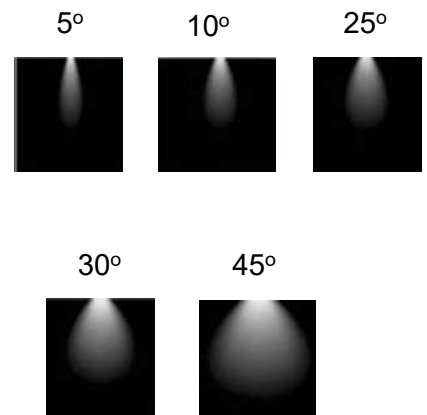

Ceiling Recess Mount Lights With Lens

Model: iLED 2*3 SDL 10

PRODUCT DESCRIPTION

The Ceiling recessed mount luminaire is made of aluminium with PMMA lens and available in 6 W with different angle reflector. It is ideal for hotel, showroom, home, offices, theaters etc. Different fixture colours available on request.

SPECIFICATION

Material	: Ventilated powder coated aluminum with different angle reflector
Mounting	: Recess mount with trim/trimless
Power	: 6 W
Voltage	: 12/24 V DC , 230 V AC
LED colors	: White 6000-6400 K Neutral White 4000-4500 K Warm White 2700-3000 K
Lumen Flux	: 120-140 lm/W (lumen efficacy: 160 -180 lm)
Dimension	: L-68 X W-37 X H-49 mm
Cut out dimension	: L-65 X W-34 X H-49 mm
Driver	: External
Operating Temp	: -40°C ~ + 70°C
CRI	: 85
IP Rating	: IP 20
Led used	: CREE ⇄
Dimmable Interface	: CASAMBI , Colour tunable (2700 K – 6000 K), DALI, Edge pulse/0/1-10 V dimming control (optional)

BEAM ANGLE

ORDERING INFORMATION

iLED	6	SDL	10	W	WW	NW
Brand name	Rated Power	Square Down Light	Model No.	White	Warm White	Neutral White

The technical specifications may vary due to continuous improvement without prior notice.