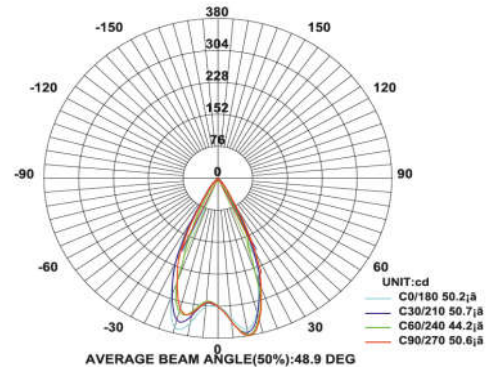

Ceiling Recess Mount Lights With Lens

Model: iLED 2*3 SDL 10

PRODUCT DESCRIPTION

The Ceiling recessed mount luminaire is made of aluminium with PMMA lens and available in 6 W with different angle reflector. It is ideal for hotel, showroom, home, offices, theaters etc. Different fixture colours available on request.

SPECIFICATION

Material	: Ventilated powder coated aluminum with different angle reflector
Mounting	: Recess mount with trim/trimless
Power	: 6 W
Voltage	: 12/24 V DC , 230 V AC
LED colors	: White 6000-6400 K Neutral White 4000-4500 K Warm White 2700-3000 K
Lumen Flux	: 120-140 lm/W (lumen efficacy: 160 -180 lm)
Dimension	: L-68 X W-37 X H-49 mm
Cut out dimension	: L-65 X W-34 X H-49 mm
Driver	: External
Operating Temp	: -40°C ~ + 70°C
CRI	: 85
IP Rating	: IP 20
Led used	: CREE ⇄
Dimmable Interface	: CASAMBI , Colour tunable (2700 K – 6000 K), DALI, Edge pulse/0/1-10 V dimming control (optional)

BEAM ANGLE

ORDERING INFORMATION

iLED	6	SDL	10	W	WW	NW
Brand name	Rated Power	Square Down Light	Model No.	White	Warm White	Neutral White

The technical specifications may vary due to continuous improvement without prior notice.