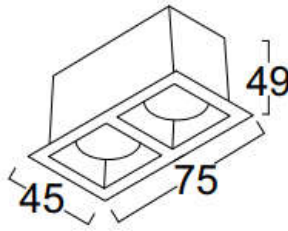

Ceiling Recess Mount Lights With Lens

Model: iLED 2*3 SDL 10

PRODUCT DESCRIPTION

The Ceiling recessed mount luminaire is made of aluminium with PMMA lens and available in 6 W with different angle reflector. It is ideal for hotel, showroom, home, offices, theaters etc. Different fixture colours available on request.

SPECIFICATION

Material	: Ventilated powder coated aluminum with different angle reflector
Mounting	: Recess mount with trim/trimless
Power	: 6 W
Voltage	: 12/24 V DC , 230 V AC
LED colors	: White 6000-6400 K Neutral White 4000-4500 K Warm White 2700-3000 K
Lumen Flux	: 120-140 lm/W (lumen efficacy: 160 -180 lm)
Dimension	: L-68 X W-37 X H-49 mm
Cut out dimension	: L-65 X W-34 X H-49 mm
Driver	: External
Operating Temp	: -40°C ~ + 70°C
CRI	: 85
IP Rating	: IP 20
Led used	: CREE ⇄
Dimmable Interface	: CASAMBI , Colour tunable (2700 K – 6000 K), DALI, Edge pulse/0/1-10 V dimming control (optional)

BEAM ANGLE

ORDERING INFORMATION

iLED	6	SDL	10	W	WW	NW
Brand name	Rated Power	Square Down Light	Model No.	White	Warm White	Neutral White

The technical specifications may vary due to continuous improvement without prior notice.