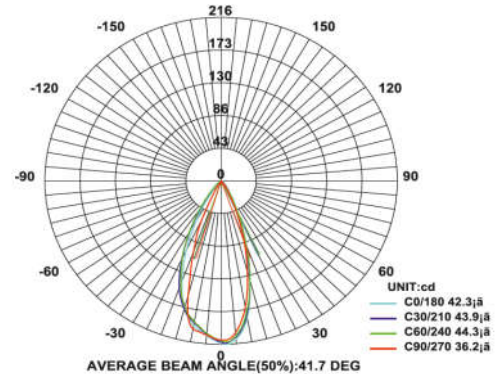

Ceiling Recess Mount Lights With Lens

Model: iLED 1*3 SDL 09

PRODUCT DESCRIPTION

The Ceiling recessed mount luminaire is made of aluminium with PMMA lens and available in 3 W with different angle reflector. It is ideal for hotel, showroom, home, offices, theaters etc.

Different fixture colours available on request.

SPECIFICATION

Material	: Ventilated powder coated aluminum with different angle reflector
Mounting	: Recess mount with trim/trimless
Power	: 3 W
Voltage	: 12/24 V DC , 230 V AC
LED colors	: White 6000-6400 K Neutral White 4000-4500 K Warm White 2700-3000 K
Lumen Flux	: 120-140 lm/W (lumen efficacy: 160 -180 lm)
Dimension	: L-45 X W-45 X H-49 mm
Cut out dimension	: L-37 X W-37 X H-49 mm
Driver	: External
Operating Temp	: -40°C ~ + 70°C
CRI	: 85
IP Rating	: IP 20
Led used	: CREE ⇄
Dimmable Interface	: CASAMBI , Colour tunable (2700 K – 6000 K), DALI, Edge pulse/0/1-10 V dimming control (optional)

BEAM ANGLE

ORDERING INFORMATION

iLED	3	SDL	09	W	WW	NW
Brand name	Rated Power	Square Down Light	Model No.	White	Warm White	Neutral White

The technical specifications may vary due to continuous improvement without prior notice.