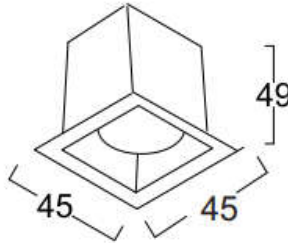

Ceiling Recess Mount Lights With Lens

Model: iLED 1*3 SDL 09

PRODUCT DESCRIPTION

The Ceiling recessed mount luminaire is made of aluminium with PMMA lens and available in 3 W with different angle reflector. It is ideal for hotel, showroom, home, offices, theaters etc.

Different fixture colours available on request.

SPECIFICATION

Material	: Ventilated powder coated aluminum with different angle reflector
Mounting	: Recess mount with trim/trimless
Power	: 3 W
Voltage	: 12/24 V DC , 230 V AC
LED colors	: White 6000-6400 K Neutral White 4000-4500 K Warm White 2700-3000 K
Lumen Flux	: 120-140 lm/W (lumen efficacy: 160 -180 lm)
Dimension	: L-45 X W-45 X H-49 mm
Cut out dimension	: L-37 X W-37 X H-49 mm
Driver	: External
Operating Temp	: -40°C ~ + 70°C
CRI	: 85
IP Rating	: IP 20
Led used	: CREE ⇄
Dimmable Interface	: CASAMBI, Colour tunable (2700 K – 6000 K), DALI, Edge pulse/0/1-10 V dimming control (optional)