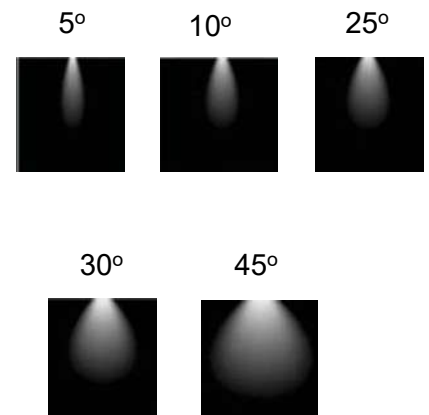

Ceiling Recess Mount Lights With Lens

Model: iLED 1*3 SDL 09

PRODUCT DESCRIPTION

The Ceiling recessed mount luminaire is made of aluminium with PMMA lens and available in 3 W with different angle reflector. It is ideal for hotel, showroom, home, offices, theaters etc.

Different fixture colours available on request.

SPECIFICATION

Material	: Ventilated powder coated aluminum with different angle reflector
Mounting	: Recess mount with trim/trimless
Power	: 3 W
Voltage	: 12/24 V DC , 230 V AC
LED colors	: White 6000-6400 K Neutral White 4000-4500 K Warm White 2700-3000 K
Lumen Flux	: 120-140 lm/W (lumen efficacy: 160 -180 lm)
Dimension	: L-45 X W-45 X H-49 mm
Cut out dimension	: L-37 X W-37 X H-49 mm
Driver	: External
Operating Temp	: -40°C ~ + 70°C
CRI	: 85
IP Rating	: IP 20
Led used	: CREE ⇄
Dimmable Interface	: CASAMBI , Colour tunable (2700 K – 6000 K), DALI, Edge pulse/0/1-10 V dimming control (optional)

BEAM ANGLE

ORDERING INFORMATION

iLED	3	SDL	09	W	WW	NW
Brand name	Rated Power	Square Down Light	Model No.	White	Warm White	Neutral White

The technical specifications may vary due to continuous improvement without prior notice.