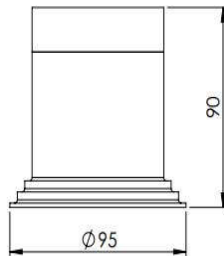

COB Down Light