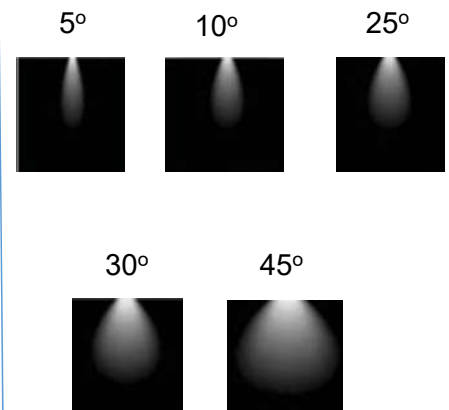

COB Down Light

Model: iLED 15 RDH COB 12 – FRONT REMOVABLE

PRODUCT DESCRIPTION

The recessed mount luminaire is made of aluminium front removable without disturbing the ceiling ring, does not damage POP ceiling and depending on the fixture size it is available in 10 W and 15 W. Universal power supply/drivers with input range of 90 V to 270 V AC 50/60 Hz and PF >0.96. It is ideal for hotel, showroom, home, office, theatres, auditorium, etc.

Different fixture colours available on request.

SPECIFICATION

Material	: Ventilated aluminium cooling with polished reflector
Mounting	: Recessed mount
Power	: 10 W, 15 W
Voltage	: 90 – 270 V AC 50/60 Hz
Power Factor	: >0.96
LED colors	: White 6000-6400 K Neutral White 4000-4500 K Warm White 2700-3000 K
Lumen Flux	: 120-140 lm/W (lumen efficacy: 160 -180 lm)
Dimension	: D-95 X H-90 mm
Cut-out diameter	: 75/85 mm
Driver	: External
Operating Temp	: -40°C ~ + 70°C
CRI	: 85
IP Rating	: IP 20
Led used	: CREE
Dimmable Interface	: CASAMBI, Colour tunable (2700 K – 6000 K), DALI, Edge pulse/0/1-10 V dimming control (optional)

BEAM ANGLE