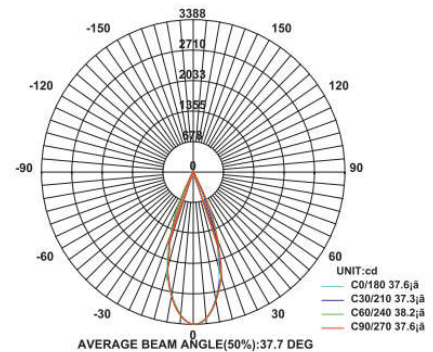

COB Down Light