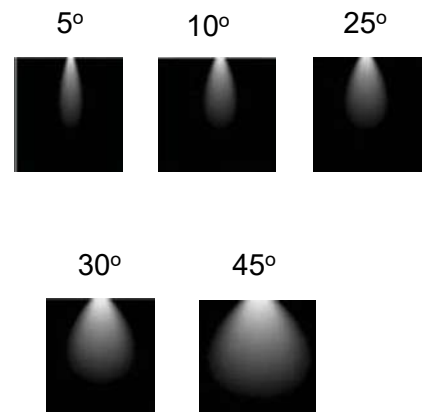

Ceiling Recess Mount Lights With Lens

Model: iLED 10*3 SDL 12, iLED 15* 3 SDL 13

PRODUCT DESCRIPTION

The Ceiling recessed mount luminaire is made of aluminium with PMMA lens and available in 30 W and 45 W with different angle reflector. It is ideal for hotel, showroom, home, offices, theaters etc. *Different fixture colours available on request.*

SPECIFICATION

Material	: Ventilated powder coated aluminum with different angle reflector
Mounting	: Recess mount with trim/trimless
Power	: 30 W, 45 W
Voltage	: 12/24 V DC , 230 V AC
LED colors	: White 6000-6400 K Neutral White 4000-4500 K Warm White 2700-3000 K
Lumen Flux	: 120-140 lm/W (lumen efficacy: 160 -180 lm)
Dimension	: L-280 X W-45 X H-49 mm, L-415 X W-45 X H-49 mm
Cut out dimension	: L-273 X W-37 X H-49 mm L-405 X W-37 X H-49 mm
Driver	: External
Operating Temp	: -40°C ~ + 70°C
CRI	: 85
IP Rating	: IP 20
Led used	: CREE ⇄
Dimmable Interface	: CASAMBI , Colour tunable (2700 K – 6000 K), DALI, Edge pulse/0/1-10 V dimming control (optional)

BEAM ANGLE

ORDERING INFORMATION

iLED	30	SDL	12	W	WW	NW
Brand name	Rated Power		Model No.	White	Warm White	Neutral White

The technical specifications may vary due to continuous improvement without prior notice.