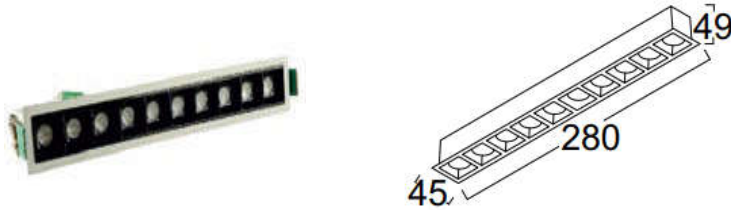

Ceiling Recess Mount Lights With Lens

Model: iLED 10*3 SDL 12, iLED 15* 3 SDL 13

PRODUCT DESCRIPTION

The Ceiling recessed mount luminaire is made of aluminium with PMMA lens and available in 30 W and 45 W with different angle reflector. It is ideal for hotel, showroom, home, offices, theaters etc. *Different fixture colours available on request.*

SPECIFICATION

Material	: Ventilated powder coated aluminum with different angle reflector
Mounting	: Recess mount with trim/trimless
Power	: 30 W, 45 W
Voltage	: 12/24 V DC , 230 V AC
LED colors	: White 6000-6400 K Neutral White 4000-4500 K Warm White 2700-3000 K
Lumen Flux	: 120-140 lm/W (lumen efficacy: 160 -180 lm)
Dimension	: L-280 X W-45 X H-49 mm, L-415 X W-45 X H-49 mm
Cut out dimension	: L-273 X W-37 X H-49 mm L-405 X W-37 X H-49 mm
Driver	: External
Operating Temp	: -40°C ~ + 70°C
CRI	: 85
IP Rating	: IP 20
Led used	: CREE ⇄
Dimmable Interface	: CASAMBI , Colour tunable (2700 K – 6000 K), DALI, Edge pulse/0/1-10 V dimming control (optional)

BEAM ANGLE

ORDERING INFORMATION

iLED	30	SDL	12	W	WW	NW
Brand name	Rated Power		Model No.	White	Warm White	Neutral White

The technical specifications may vary due to continuous improvement without prior notice.