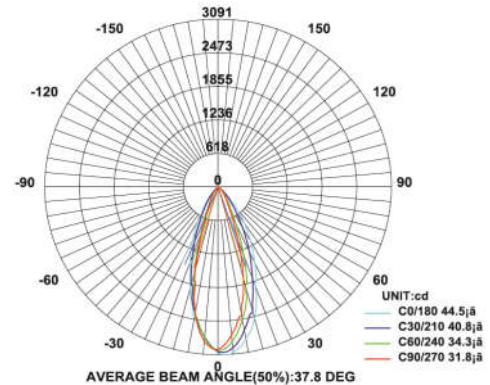

Ceiling Recess Mount Lights With Lens

Model: iLED 10*3 SDL 12, iLED 15* 3 SDL 13

PRODUCT DESCRIPTION

The Ceiling recessed mount luminaire is made of aluminium with PMMA lens and available in 30 W and 45 W with different angle reflector. It is ideal for hotel, showroom, home, offices, theaters etc. *Different fixture colours available on request.*

SPECIFICATION

Material	: Ventilated powder coated aluminum with different angle reflector
Mounting	: Recess mount with trim/trimless
Power	: 30 W, 45 W
Voltage	: 12/24 V DC , 230 V AC
LED colors	: White 6000-6400 K Neutral White 4000-4500 K Warm White 2700-3000 K
Lumen Flux	: 120-140 lm/W (lumen efficacy: 160 -180 lm)
Dimension	: L-280 X W-45 X H-49 mm, L-415 X W-45 X H-49 mm
Cut out dimension	: L-273 X W-37 X H-49 mm L-405 X W-37 X H-49 mm
Driver	: External
Operating Temp	: -40°C ~ + 70°C
CRI	: 85
IP Rating	: IP 20
Led used	: CREE ⇄
Dimmable Interface	: CASAMBI , Colour tunable (2700 K – 6000 K), DALI, Edge pulse/0/1-10 V dimming control (optional)

BEAM ANGLE

ORDERING INFORMATION

iLED	30	SDL	12	W	WW	NW
Brand name	Rated Power		Model No.	White	Warm White	Neutral White

The technical specifications may vary due to continuous improvement without prior notice.