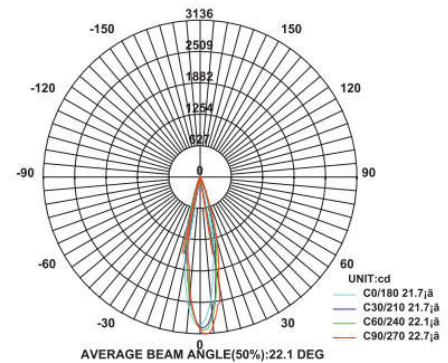

COB Down Light

Model: iLED 10 RDH COB 11 – DEEP DRAWN ADJ

PRODUCT DESCRIPTION

The recessed mount luminaire is made of aluminium and depending on the fixture size it is available in 10 W and 15 W. Universal power supply/drivers with input range of 90 V to 270 V AC 50/60 Hz and PF >0.96. It is ideal for hotel, showroom, home, office, theatres, auditorium, etc. *Different fixture colours available on request.*

SPECIFICATION

Material	: Ventilated aluminium cooling with polished reflector
Mounting	: Recessed mount
Power	: 10 W, 15 W
Voltage	: 90 – 270 V AC 50/60 Hz
Power Factor	: >0.96
LED colors	: White 6000-6400 K Neutral White 4000-4500 K Warm White 2700-3000 K
Lumen Flux	: 120-140 lm/W (lumen efficacy: 160 -180 lm)
Dimension	: D-95 X H-115 mm
Cut-out diameter	: 70 mm
Driver	: External
Operating Temp	: -40°C ~ + 70°C
CRI	: 85
IP Rating	: IP 20
Led used	: CREE ⇄
Dimmable Interface	: CASAMBI , Colour tunable (2700 K – 6000 K), DALI, Edge pulse/0/1-10 V dimming control (optional)

BEAM ANGLE

VARIANTS

MODEL	RATED POWER	DIMENSION
iLED 10 RDH COB 10 – DEEP DRAWN ADJ	10 W	D-95 X H-115 mm
iLED 10 RDH COB 11 – DEEP DRAWN ADJ	10 W	D-95 X H-115 mm
iLED 15 RDH COB 12 – DEEP DRAWN ADJ	15 W	D-95 X H-90 mm