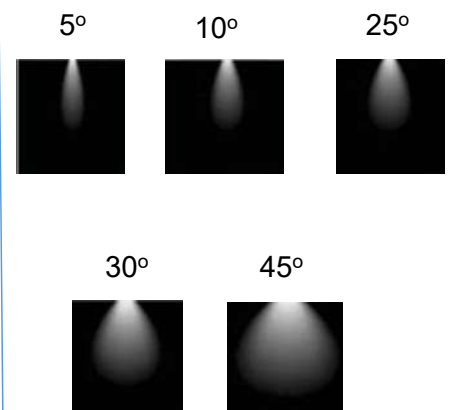

COB Down Light

Model: iLED 10 RDH COB 11 – DEEP DRAWN ADJ

PRODUCT DESCRIPTION

The recessed mount luminaire is made of aluminium and depending on the fixture size it is available in 10 W and 15 W. Universal power supply/drivers with input range of 90 V to 270 V AC 50/60 Hz and PF >0.96. It is ideal for hotel, showroom, home, office, theatres, auditorium, etc. *Different fixture colours available on request.*

SPECIFICATION

Material	: Ventilated aluminium cooling with polished reflector
Mounting	: Recessed mount
Power	: 10 W, 15 W
Voltage	: 90 – 270 V AC 50/60 Hz
Power Factor	: >0.96
LED colors	: White 6000-6400 K Neutral White 4000-4500 K Warm White 2700-3000 K
Lumen Flux	: 120-140 lm/W (lumen efficacy: 160 -180 lm)
Dimension	: D-95 X H-115 mm
Cut-out diameter	: 70 mm
Driver	: External
Operating Temp	: -40°C ~ + 70°C
CRI	: 85
IP Rating	: IP 20
Led used	: CREE ⇄
Dimmable Interface	: CASAMBI , Colour tunable (2700 K – 6000 K), DALI, Edge pulse/0/1-10 V dimming control (optional)

BEAM ANGLE

VARIANTS

MODEL	RATED POWER	DIMENSION
iLED 10 RDH COB 10 – DEEP DRAWN ADJ	10 W	D-95 X H-115 mm
iLED 10 RDH COB 11 – DEEP DRAWN ADJ	10 W	D-95 X H-115 mm
iLED 15 RDH COB 12 – DEEP DRAWN ADJ	15 W	D-95 X H-90 mm

ORDERING INFORMATION

iLED	10	RDH	COB	11	W	WW	NW
Brand name	Rated Power	Round Hotel	Chip On Board	Model No.	White	Warm White	Neutral White

The technical specifications may vary due to continuous improvement without prior notice.