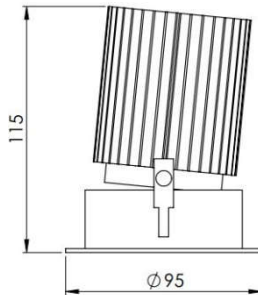

COB Down Light

Model: iLED 10 RDH COB 11 – DEEP DRAWN ADJ

PRODUCT DESCRIPTION

The recessed mount luminaire is made of aluminium and depending on the fixture size it is available in 10 W and 15 W. Universal power supply/drivers with input range of 90 V to 270 V AC 50/60 Hz and PF >0.96. It is ideal for hotel, showroom, home, office, theatres, auditorium, etc. *Different fixture colours available on request.*

SPECIFICATION

Material	: Ventilated aluminium cooling with polished reflector
Mounting	: Recessed mount
Power	: 10 W, 15 W
Voltage	: 90 – 270 V AC 50/60 Hz
Power Factor	: >0.96
LED colors	: White 6000-6400 K Neutral White 4000-4500 K Warm White 2700-3000 K
Lumen Flux	: 120-140 lm/W (lumen efficacy: 160 -180 lm)
Dimension	: D-95 X H-115 mm
Cut-out diameter	: 70 mm
Driver	: External
Operating Temp	: -40°C ~ + 70°C
CRI	: 85
IP Rating	: IP 20
Led used	: CREE ⇄
Dimmable Interface	: CASAMBI , Colour tunable (2700 K – 6000 K), DALI, Edge pulse/0/1-10 V dimming control (optional)

BEAM ANGLE

VARIANTS

MODEL	RATED POWER	DIMENSION
iLED 10 RDH COB 10 – DEEP DRAWN ADJ	10 W	D-95 X H-115 mm
iLED 10 RDH COB 11 – DEEP DRAWN ADJ	10 W	D-95 X H-115 mm
iLED 15 RDH COB 12 – DEEP DRAWN ADJ	15 W	D-95 X H-90 mm