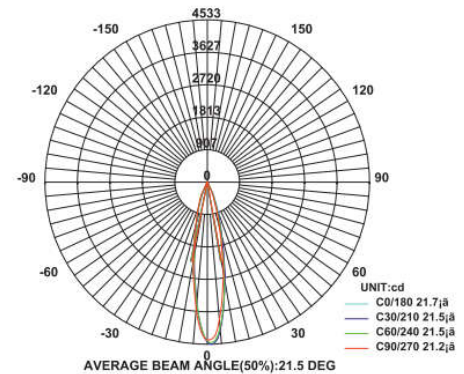

COB Down Light

Model: iLED 10 RDH COB 10 – DEEP DRAWN ADJ

PRODUCT DESCRIPTION

The recessed mount luminaire is made of aluminium and depending on the fixture size it is available in 10 W and 15 W. Universal power supply/drivers with input range of 90 V to 270 V AC 50/60 Hz and PF >0.96. It is ideal for hotel, showroom, home, office, theatres, auditorium, etc. *Different fixture colours available on request.*

SPECIFICATION

Material	: Ventilated aluminium cooling with polished reflector
Mounting	: Recessed mount
Power	: 10 W, 15 W
Voltage	: 90 – 270 V AC 50/60 Hz
Power Factor	: >0.96
LED colors	: White 6000-6400 K Neutral White 4000-4500 K Warm White 2700-3000 K
Lumen Flux	: 120-140 lm/W (lumen efficacy: 160 -180 lm)
Dimension	: D-90 X H-115 mm D-95 X H-135 mm
Cut-out diameter	: 70 mm, 76 mm
Driver	: External
Operating Temp	: -40°C ~ + 70°C
CRI	: 85
IP Rating	: IP 20
Led used	: CREE
Dimmable Interface	: CASAMBI , Colour tunable (2700 K – 6000 K), DALI, Edge pulse/0/1-10 V dimming control (optional)

BEAM ANGLE

VARIANTS

MODEL	RATED POWER	DIMENSION
iLED 10 RDH COB 10 – DEEP DRAWN ADJ	10 W	D-90 X H-115 mm
iLED 15 RDH COB 10 – DEEP DRAWN ADJ	15 W	D- 95 X H- 135 mm
iLED 10 RDH COB 11 – DEEP DRAWN ADJ	10 W	D-95 X H-115 mm
iLED 15 RDH COB 12 – DEEP DRAWN ADJ	15 W	D-95 X H-90 mm