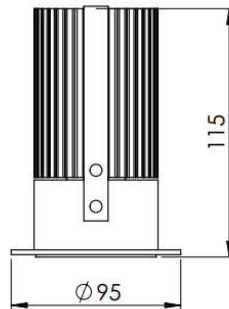

COB Down Light

Model: iLED 10 RDH COB 10 – DEEP DRAWN ADJ

PRODUCT DESCRIPTION

The recessed mount luminaire is made of aluminium and depending on the fixture size it is available in 10 W and 15 W. Universal power supply/drivers with input range of 90 V to 270 V AC 50/60 Hz and PF >0.96. It is ideal for hotel, showroom, home, office, theatres, auditorium, etc. *Different fixture colours available on request.*

SPECIFICATION

Material	: Ventilated aluminium cooling with polished reflector
Mounting	: Recessed mount
Power	: 10 W, 15 W
Voltage	: 90 – 270 V AC 50/60 Hz
Power Factor	: >0.96
LED colors	: White 6000-6400 K Neutral White 4000-4500 K Warm White 2700-3000 K
Lumen Flux	: 120-140 lm/W (lumen efficacy: 160 -180 lm)
Dimension	: D-90 X H-115 mm D-95 X H-135 mm
Cut-out diameter	: 70 mm, 76 mm
Driver	: External
Operating Temp	: -40°C ~ + 70°C
CRI	: 85
IP Rating	: IP 20
Led used	: CREE
Dimmable Interface	: CASAMBI , Colour tunable (2700 K – 6000 K), DALI, Edge pulse/0/1-10 V dimming control (optional)

BEAM ANGLE

VARIANTS

MODEL	RATED POWER	DIMENSION
iLED 10 RDH COB 10 – DEEP DRAWN ADJ	10 W	D-90 X H-115 mm
iLED 15 RDH COB 10 – DEEP DRAWN ADJ	15 W	D- 95 X H- 135 mm
iLED 10 RDH COB 11 – DEEP DRAWN ADJ	10 W	D-95 X H-115 mm
iLED 15 RDH COB 12 – DEEP DRAWN ADJ	15 W	D-95 X H-90 mm