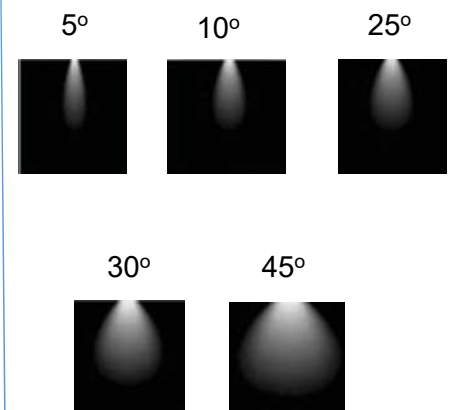

COB Down Light

Model: iLED 10 RDH COB 10 – DEEP DRAWN ADJ

PRODUCT DESCRIPTION

The recessed mount luminaire is made of aluminium and depending on the fixture size it is available in 10 W and 15 W. Universal power supply/drivers with input range of 90 V to 270 V AC 50/60 Hz and PF >0.96. It is ideal for hotel, showroom, home, office, theatres, auditorium, etc. *Different fixture colours available on request.*

SPECIFICATION

Material	: Ventilated aluminium cooling with polished reflector
Mounting	: Recessed mount
Power	: 10 W, 15 W
Voltage	: 90 – 270 V AC 50/60 Hz
Power Factor	: >0.96
LED colors	: White 6000-6400 K Neutral White 4000-4500 K Warm White 2700-3000 K
Lumen Flux	: 120-140 lm/W (lumen efficacy: 160 -180 lm)
Dimension	: D-90 X H-115 mm D-95 X H-135 mm
Cut-out diameter	: 70 mm, 76 mm
Driver	: External
Operating Temp	: -40°C ~ + 70°C
CRI	: 85
IP Rating	: IP 20
Led used	: CREE
Dimmable Interface	: CASAMBI , Colour tunable (2700 K – 6000 K), DALI, Edge pulse/0/1-10 V dimming control (optional)

BEAM ANGLE

VARIANTS

MODEL	RATED POWER	DIMENSION
iLED 10 RDH COB 10 – DEEP DRAWN ADJ	10 W	D-90 X H-115 mm
iLED 15 RDH COB 10 – DEEP DRAWN ADJ	15 W	D- 95 X H- 135 mm
iLED 10 RDH COB 11 – DEEP DRAWN ADJ	10 W	D-95 X H-115 mm
iLED 15 RDH COB 12 – DEEP DRAWN ADJ	15 W	D-95 X H-90 mm

ORDERING INFORMATION

iLED	10	RDH	COB	10	W	WW	NW
Brand name	Rated Power	Round Hotel	Chip On Board	Model No.	White	Warm White	Neutral White

The technical specifications may vary due to continuous improvement without prior notice.