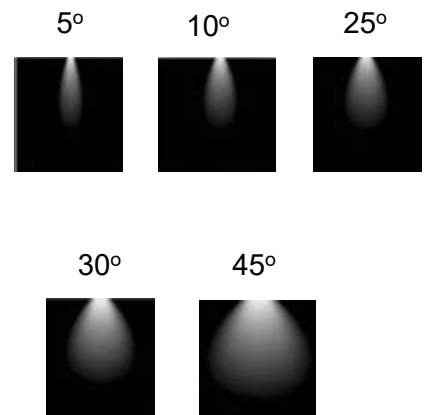

Ceiling Recess Mount Lights With Lens

Model: iLED 1 RDL 16

PRODUCT DESCRIPTION

The Ceiling recessed mount luminaire is made of aluminium with PMMA lens and available in 1 W. It is ideal for hotel, showroom, home, offices, theaters etc. Different fixture colours available on request.

SPECIFICATION

Material	: Ventilated aluminum cooling with PMMA lens
Mounting	: Recess mount
Power	: 1 W
Voltage	: 12/24 V DC , 230 V AC
LED colors	: White 6000-6400 K Neutral White 4000-4500 K Warm White 2700-3000 K
Lumen Flux	: 120-140 lm/W (lumen efficacy: 160 -180 lm)
Dimension	: D-21.5 X H-25.5 mm
Cut out diameter	: 14.5 mm
Driver	: External
Operating Temp	: -40°C ~ + 70°C
CRI	: 85
IP Rating	: IP 20
Led used	: CREE ⇄
Dimmable Interface	: CASAMBI , Colour tunable (2700 K – 6000 K), DALI, Edge pulse/0/1-10 V dimming control (optional)

BEAM ANGLE

ORDERING INFORMATION

iLED	1	RDL	16	W	WW	NW
Brand name	Rated Power	Round Down Light	Model No.	White	Warm White	Neutral White

The technical specifications may vary due to continuous improvement without prior notice.