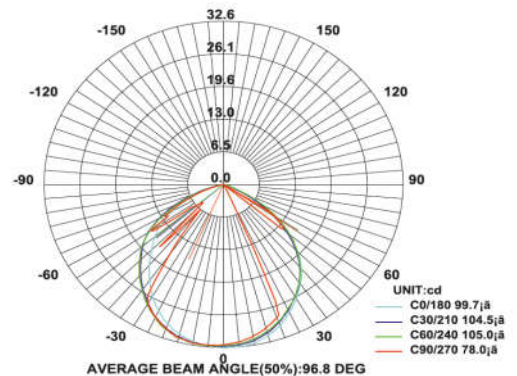

Ceiling Recess Mount Lights With Lens

Model: iLED 1 RDL 16

PRODUCT DESCRIPTION

The Ceiling recessed mount luminaire is made of aluminium with PMMA lens and available in 1 W. It is ideal for hotel, showroom, home, offices, theaters etc. Different fixture colours available on request.

SPECIFICATION

Material	: Ventilated aluminum cooling with PMMA lens
Mounting	: Recess mount
Power	: 1 W
Voltage	: 12/24 V DC , 230 V AC
LED colors	: White 6000-6400 K Neutral White 4000-4500 K Warm White 2700-3000 K
Lumen Flux	: 120-140 lm/W (lumen efficacy: 160 -180 lm)
Dimension	: D-21.5 X H-25.5 mm
Cut out diameter	: 14.5 mm
Driver	: External
Operating Temp	: -40°C ~ + 70°C
CRI	: 85
IP Rating	: IP 20
Led used	: CREE ⇄
Dimmable Interface	: CASAMBI , Colour tunable (2700 K – 6000 K), DALI, Edge pulse/0/1-10 V dimming control (optional)

BEAM ANGLE

ORDERING INFORMATION

iLED	1	RDL	16	W	WW	NW
Brand name	Rated Power	Round Down Light	Model No.	White	Warm White	Neutral White

The technical specifications may vary due to continuous improvement without prior notice.