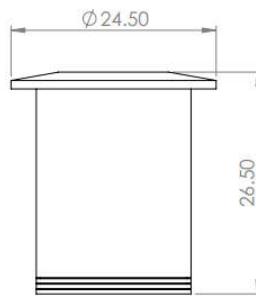

Ceiling Recess Mount Lights With Lens

Model: iLED 1 RDL 15

PRODUCT DESCRIPTION

The Ceiling recessed mount luminaire is made of aluminium with PMMA lens and available in 1 W. It is ideal for hotel, showroom, home, offices, theaters etc.

Different fixture colours available on request.

SPECIFICATION

| | |
|--------------------|---|
| Material | : Ventilated aluminum cooling with PMMA lens |
| Mounting | : Recess mount |
| Power | : 1 W |
| Voltage | : 12/24 V DC , 230 V AC |
| LED colors | : White 6000-6400 K Neutral White 4000-4500 K Warm White 2700-3000 K |
| Lumen Flux | : 120-140 lm/W (lumen efficacy: 160 -180 lm) |
| Dimension | : D-24.5 X H-26.5 mm |
| Cut out diameter | : 19 mm |
| Driver | : External |
| Operating Temp | : -40°C ~ + 70°C |
| CRI | : 85 |
| IP Rating | : IP 20 |
| Led used | : CREE |
| Dimmable Interface | : CASAMBI , Colour tunable (2700 K – 6000 K), DALI, Edge pulse/0/1-10 V dimming control (optional) |

BEAM ANGLE

ORDERING INFORMATION

| | | | | | | |
|------------|-------------|------------------|-----------|-------|------------|---------------|
| iLED | 1 | RDL | 15 | W | WW | NW |
| Brand name | Rated Power | Round Down Light | Model No. | White | Warm White | Neutral White |