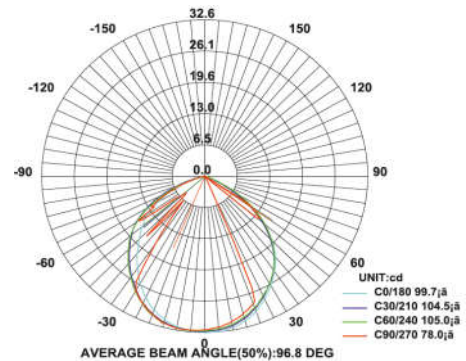

Ceiling Recess Mount Lights With Lens

Model: iLED 1 RDL 15

PRODUCT DESCRIPTION

The Ceiling recessed mount luminaire is made of aluminium with PMMA lens and available in 1 W. It is ideal for hotel, showroom, home, offices, theaters etc.

Different fixture colours available on request.

SPECIFICATION

| | |
|--------------------|---|
| Material | : Ventilated aluminum cooling with PMMA lens |
| Mounting | : Recess mount |
| Power | : 1 W |
| Voltage | : 12/24 V DC , 230 V AC |
| LED colors | : White 6000-6400 K Neutral White 4000-4500 K Warm White 2700-3000 K |
| Lumen Flux | : 120-140 lm/W (lumen efficacy: 160 -180 lm) |
| Dimension | : D-24.5 X H-26.5 mm |
| Cut out diameter | : 19 mm |
| Driver | : External |
| Operating Temp | : -40°C ~ + 70°C |
| CRI | : 85 |
| IP Rating | : IP 20 |
| Led used | : CREE |
| Dimmable Interface | : CASAMBI , Colour tunable (2700 K – 6000 K), DALI, Edge pulse/0/1-10 V dimming control (optional) |

BEAM ANGLE

ORDERING INFORMATION

| | | | | | | |
|------------|-------------|------------------|-----------|-------|------------|---------------|
| iLED | 1 | RDL | 15 | W | WW | NW |
| Brand name | Rated Power | Round Down Light | Model No. | White | Warm White | Neutral White |