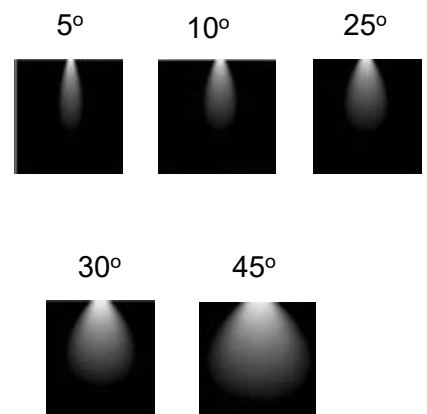

Ceiling Recess Mount Lights With Lens

Model: iLED 1 RDL 15

PRODUCT DESCRIPTION

The Ceiling recessed mount luminaire is made of aluminium with PMMA lens and available in 1 W. It is ideal for hotel, showroom, home, offices, theaters etc.

Different fixture colours available on request.

SPECIFICATION

| | |
|--------------------|---|
| Material | : Ventilated aluminum cooling with PMMA lens |
| Mounting | : Recess mount |
| Power | : 1 W |
| Voltage | : 12/24 V DC , 230 V AC |
| LED colors | : White 6000-6400 K Neutral White 4000-4500 K Warm White 2700-3000 K |
| Lumen Flux | : 120-140 lm/W (lumen efficacy: 160 -180 lm) |
| Dimension | : D-24.5 X H-26.5 mm |
| Cut out diameter | : 19 mm |
| Driver | : External |
| Operating Temp | : -40°C ~ + 70°C |
| CRI | : 85 |
| IP Rating | : IP 20 |
| Led used | : CREE |
| Dimmable Interface | : CASAMBI , Colour tunable (2700 K – 6000 K), DALI, Edge pulse/0/1-10 V dimming control (optional) |

BEAM ANGLE

ORDERING INFORMATION

| | | | | | | |
|------------|-------------|------------------|-----------|-------|------------|---------------|
| iLED | 1 | RDL | 15 | W | WW | NW |
| Brand name | Rated Power | Round Down Light | Model No. | White | Warm White | Neutral White |