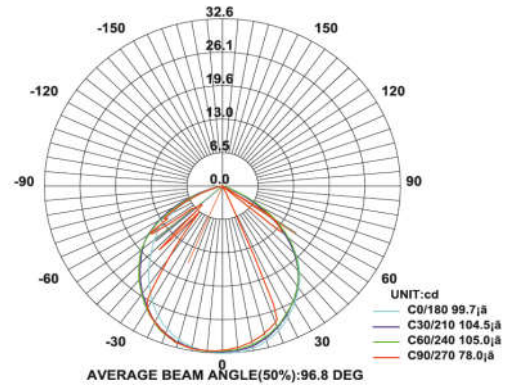

Ceiling Recess Mount Lights With Lens

Model: iLED 1 RDL 01

PRODUCT DESCRIPTION

The Ceiling recessed mount luminaire is made of Ventilated aluminium with PMMA lens and available in 1 W. 12/24 V DC. It is ideal for hotel, showroom, home, offices ,theaters etc.

Different fixture colours available on request.

SPECIFICATION

Material	: Ventilated aluminum cooling with PMMA lens
Mounting	: Recess mount
Power	: 1 W
Voltage	: 12/24 V DC, 230 V AC
LED colors	: White 6000-6400 K Neutral White 4000-4500 K Warm White 2700-3000 K
Lumen Flux	: 120-140 lm/W (lumen efficacy: 160 -180 lm)
Dimension	: D-20 X H-30 mm
Cut out diameter	: 14 mm
Driver	: External
Operating Temp	: -40°C ~ + 70°C
CRI	: 85
IP Rating	: IP 20
Led used	: CREE ⇄
Dimmable Interface	: CASAMBI, Colour tunable (2700 K – 6000 K), DALI, Edge pulse/0/1-10 V dimming control (optional)

BEAM ANGLE

25°

ORDERING INFORMATION

iLED	1	RDL	01	W	WW	NW
Brand name	Rated Power	Round Down Light	Model No.	White	Warm White	Neutral White

The technical specifications may vary due to continuous improvement without prior notice.

*Logos of products and companies are used for reference

www.iled.in

iLED Lighting Systems Pvt Ltd
Chennai, Tamil Nadu, India 600096