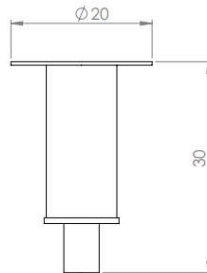

Ceiling Recess Mount Lights With Lens

Model: iLED 1 RDL 01

PRODUCT DESCRIPTION

The Ceiling recessed mount luminaire is made of Ventilated aluminium with PMMA lens and available in 1 W. 12/24 V DC. It is ideal for hotel, showroom, home, offices ,theaters etc.

Different fixture colours available on request.

SPECIFICATION

Material	: Ventilated aluminum cooling with PMMA lens
Mounting	: Recess mount
Power	: 1 W
Voltage	: 12/24 V DC, 230 V AC
LED colors	: White 6000-6400 K Neutral White 4000-4500 K Warm White 2700-3000 K
Lumen Flux	: 120-140 lm/W (lumen efficacy: 160 -180 lm)
Dimension	: D-20 X H-30 mm
Cut out diameter	: 14 mm
Driver	: External
Operating Temp	: -40°C ~ + 70°C
CRI	: 85
IP Rating	: IP 20
Led used	: CREE ⇄
Dimmable Interface	: CASAMBI , Colour tunable (2700 K – 6000 K), DALI, Edge pulse/0/1-10 V dimming control (optional)

BEAM ANGLE

25°

ORDERING INFORMATION

iLED	1	RDL	01	W	WW	NW
Brand name	Rated Power	Round Down Light	Model No.	White	Warm White	Neutral White

The technical specifications may vary due to continuous improvement without prior notice.