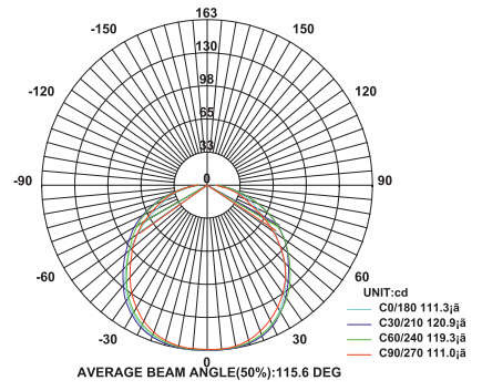

COB Down Light