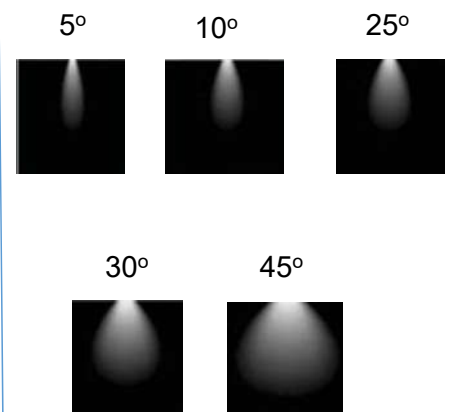

COB Down Light

Model: iLED 07 RDL NA COB 25

PRODUCT DESCRIPTION

The recessed mount luminaire is made of aluminium and it is available in 7 W. Universal power supply/drivers with input range of 90 V to 270 V AC 50/60 Hz and PF >0.96. It is ideal for hotel, showroom, home, office, theatres, auditorium, etc.

Different fixture colours available on request.

SPECIFICATION

Material	: Ventilated aluminium cooling with polished reflector
Mounting	: Recessed mount
Power	: 7 W
Voltage	: 90 – 270 V AC 50/60 Hz
Power Factor	: >0.96
LED colors	: White 6000-6400 K Neutral White 4000-4500 K Warm White 2700-3000 K
Lumen Flux	: 120-140 lm/W (lumen efficacy: 160 -180 lm)
Dimension	: D-63 X H-60 mm
Cut-out Diameter	: 53 mm
Driver	: External
Operating Temp	: -40°C ~ + 70°C
CRI	: 85
IP Rating	: IP 20
Led used	: CREE
Dimmable Interface	: CASAMBI, Colour tunable (2700 K – 6000 K), DALI, Edge pulse/0/1-10 V dimming control (optional)

BEAM ANGLE