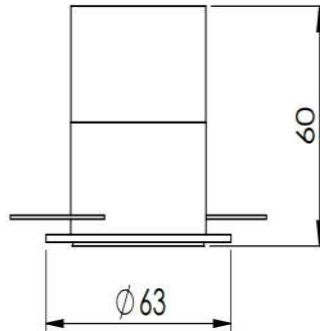

COB Down Light