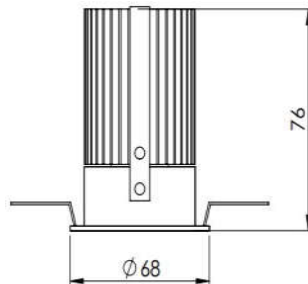

COB Down Light