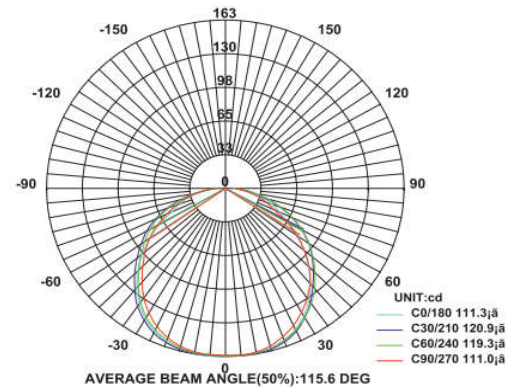

COB Down Light