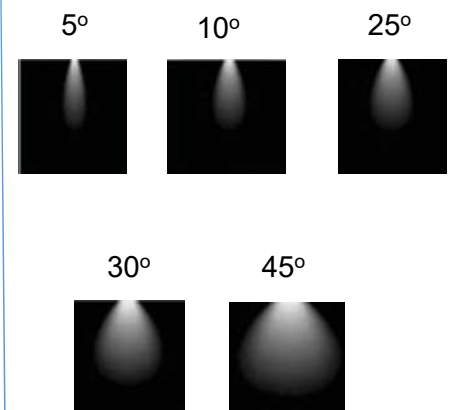

### PRODUCT DESCRIPTION

The recessed mount luminaire is made of aluminium and it is available in 7 W. Universal power supply/drivers with input range of 90 V to 270 V AC 50/60 Hz and PF >0.96. It is ideal for hotel, showroom, home, office, theatres, auditorium, etc.  
*Different fixture colours available on request.*

### SPECIFICATION

Material	: Ventilated aluminium cooling with polished reflector
Mounting	: Recessed mount
Power	: 7 W
Voltage	: 90 – 270 V AC 50/60 Hz
Power Factor	: >0.96
LED colors	: White 6000-6400 K Neutral White 4000-4500 K Warm White 2700-3000 K
Lumen Flux	: 120-140 lm/W (lumen efficacy: 160 -180 lm)
Dimension	: D-68 X H-76 mm
Cut-out Diameter	: 50 mm
Driver	: External
Operating Temp	: -40°C ~ + 70°C
CRI	: 85
IP Rating	: IP 20
Led used	: <b>CREE</b>
Dimmable Interface	: <b>CASAMBI</b> , Colour tunable (2700 K – 6000 K), DALI, Edge pulse/0/1-10 V dimming control (optional)

### BEAM ANGLE