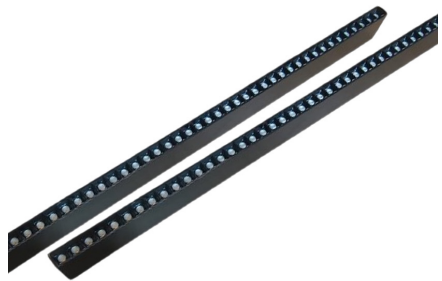

Architectural Profile Lightings

Model: iLED LS 30-8A - SUSPENSION

PRODUCT DESCRIPTION

The profile luminaires bring a unique style with high technology performance. It consists of Aluminium extruded profile with Milky / Clear (PMMA) diffuser. It can be integrated optimally into any concept of Office , House & etc. It is ideal for surface and suspension.

SPECIFICATION

Material	: Aluminum LED Profile For Pendant Light
Mounting	: Aluminum Mounted on Surface or Suspended
Dimension	: L-1066 X W-33.6 X H-75 mm
Operating Temp	: -40°C ~ + 70°C
IP Rating	: IP 20
Colour	: Standard natural aluminium. other colours available on request