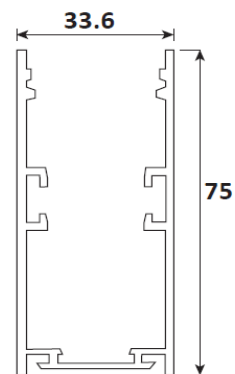

Architectural Profile Lightings

Model: iLED LS 30-8A - SUSPENSION

PRODUCT DESCRIPTION

The profile luminaires bring a unique style with high technology performance. It consists of Aluminium extruded profile with Milky / Clear (PMMA) diffuser. It can be integrated optimally into any concept of Office , House & etc. It is ideal for surface and suspension.

SPECIFICATION

Material	: Aluminum LED Profile For Pendant Light
Mounting	: Aluminum Mounted on Surface or Suspended
Dimension	: L-1066 X W-33.6 X H-75 mm
Operating Temp	: -40°C ~ + 70°C
IP Rating	: IP 20
Colour	: Standard natural aluminium. other colours available on request

ORDERING INFORMATION

Brand
Name

Architectural
Profile

Model No.