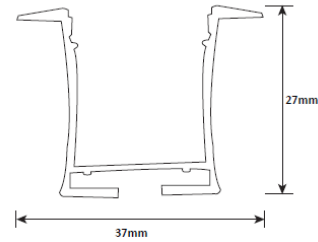

Architectural Profile Lightings

Model: iLED AP 32R

PRODUCT DESCRIPTION

The profile luminaires bring a unique style with high technology performance. It consists of Aluminium extruded profile with Milky (PMMA) diffuser. It can be integrated optimally into any concept of Office, Showrooms, House &etc.. It is ideal for recess / surface

SPECIFICATION

Material	: Aluminum 6063 Matte Finish With PMMA Cover
Mounting	: Aluminum Mounted on Recess
Dimension	: W-37 X H-27 mm
Operating Temp	: -40°C ~ + 70°C
IP Rating	: IP 20
Colour	: Standard natural aluminium. other colours available on request

---

ORDERING INFORMATION

Brand
Name

Architectural
Profile

Model No.