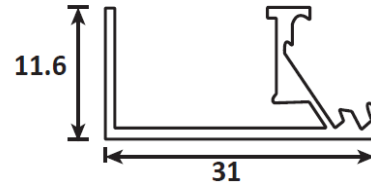

Architectural Profile Lightings

Model: iLED AP 222-CUPBOARD PROFILE

PRODUCT DESCRIPTION

The profile luminaires bring a unique style with high technology performance. It consists of Aluminium extruded profile with Milky (PMMA) diffuser. It can be integrated optimally into any concept of Office, Showrooms, House &etc.. It is ideal for surface on showcase

SPECIFICATION

Material	: Aluminum 6063 Matte Finish With PMMA Cover
Mounting	: Aluminum Mounted on Surface
Dimension	: W-31 X H-11.6 mm
Operating Temp	: -40°C ~ + 70°C
IP Rating	: IP 20
Colour	: Standard natural aluminium. other colours available on request

---

ORDERING INFORMATION

Brand
Name

Architectural
Profile

Model No.