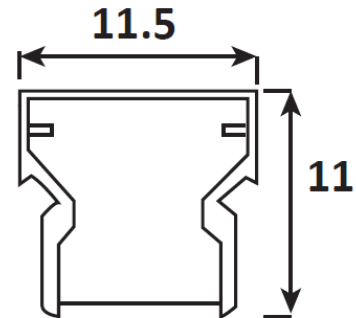

Architectural Profile Lightings

Model: iLED AP 221-GLASS PROFILE

PRODUCT DESCRIPTION

The profile luminaires bring a unique style with high technology performance. It consists of Aluminium extruded profile with Milky(PMMA) diffuser. It can be integrated optimally into any concept of Office,House etc.. It is ideal for shelf glass profile.

SPECIFICATION

Material	: Aluminum 6063 Matte Finish With PMMA
Mounting	: Aluminum Mounted on Surface
Dimension	: W-11.5 X H-11 mm
Operating Temp	: -40°C ~ + 70°C
IP Rating	: IP 20
Colour	: Standard natural aluminium. other colours available on request

---

ORDERING INFORMATION

Brand
Name

Architectural
Profile

Model No.