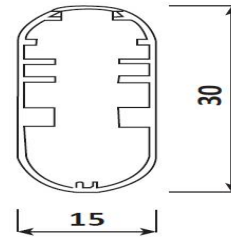

Architectural Profile Lightings

Model: iLED AP 630 – CUPBOARD ROD HANGER

PRODUCT DESCRIPTION

The profile luminaires bring a unique style with high technology performance. It consists of Aluminium extruded profile with Milky / Clear (PMMA) diffuser. It can be integrated optimally into any concept of Cupboards. It is ideal for Side Mount.

SPECIFICATION

Material	: Aluminum LED Profile For Side Mount
Mounting	: Aluminum Mounted on Wardrobe with End cap
Dimension	: W-15 X H-30 mm
Operating Temp	: -40°C ~ + 70°C
IP Rating	: IP 20
Colour	: Standard natural aluminium. other colours available on request

---

ORDERING INFORMATION

Brand
Name

Architectural
Profile

Model No.