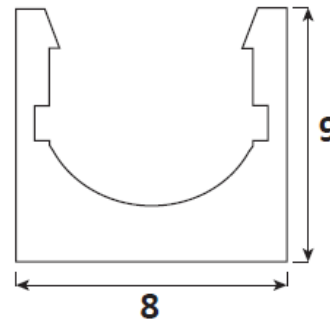

Architectural Profile Lightings

Model: iLED AP 6244

PRODUCT DESCRIPTION

The profile luminaires bring a unique style with high technology performance. It consists of Aluminium extruded profile with Milky / Clear (PMMA) diffuser. It can be integrated optimally into any concept of Office , House & etc. It is ideal for surface .

SPECIFICATION

Material	: Aluminum LED Profile For Recess Mount
Mounting	: Aluminum Mounted on Wardrobe with End cap
Dimension	: W-8 X H-9 mm
Operating Temp	: -40°C ~ + 70°C
IP Rating	: IP 20
Colour	: Standard natural aluminium. other colours available on request

---

ORDERING INFORMATION

Brand
Name

Architectural
Profile

Model No.