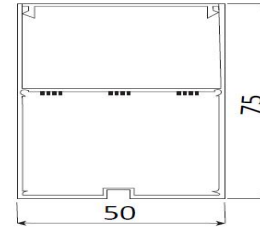

Architectural Profile Lightings

Model: iLED AP 52- SUSPENSION

PRODUCT DESCRIPTION

The profile luminaires bring a unique style with high technology performance. It consists of Aluminium extruded profile with Milky / Clear (PMMA) diffuser. It can be integrated optimally into any concept of Office , House & Etc. It is ideal for suspension.

SPECIFICATION

Material	: Aluminum LED Profile For Pendant Light
Mounting	: Aluminum Mounted on Surface or Suspended
Dimension	: W-50X H-75 mm
Operating Temp	: -40°C ~ + 70°C
IP Rating	: IP 20
Colour	: Standard natural aluminium. other colours available on request

---

ORDERING INFORMATION

Brand
Name

Architectural
Profile

Model No.