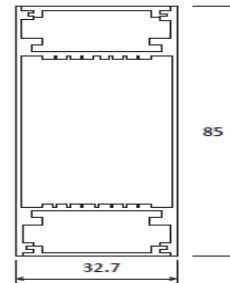

Architectural Profile Lightings

Model: iLED AP 49- WALL MOUNT (UP & DOWN LIGHT)

PRODUCT DESCRIPTION

The profile luminaires bring a unique style with high technology performance. It consists of Aluminium extruded profile with Milky / Clear (PMMA) diffuser. It can be integrated optimally into any concept of Office ,Homes & etc . It is ideal for surface wall .

SPECIFICATION

Material	: Aluminum LED Profile For Wall light, with Internal Driver
Mounting	: Aluminum Mounted on Surface of Wall
Dimension	: W-32.7X H-85 mm
Operating Temp	: -40°C ~ + 70°C
IP Rating	: IP 20
Colour	: Standard natural aluminium. other colours available on request

---

ORDERING INFORMATION

Brand
Name

Architectural
Profile

Model No.