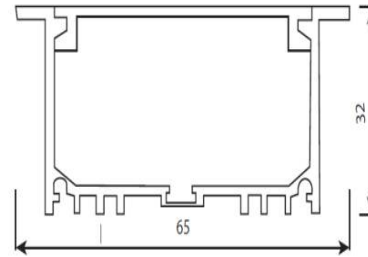

Architectural Profile Lightings

Model: iLED AP 45- CEILING

PRODUCT DESCRIPTION

The profile luminaires bring a unique style with high technology performance. It consists of Aluminium extruded profile with Milky / Clear (PMMA) diffuser. It can be integrated optimally into any concept of offices , House & Etc. It is ideal for recess mount .

SPECIFICATION

Material	: Recessed Aluminum LED Profile with Flange
Mounting	: Recess Mount
Dimension	: W-65X H-32 mm
Operating Temp	: -40°C ~ + 70°C
IP Rating	: IP 20
Colour	: Standard natural aluminium. other colours available on request

---

ORDERING INFORMATION

Brand
Name

Architectural
Profile

Model No.