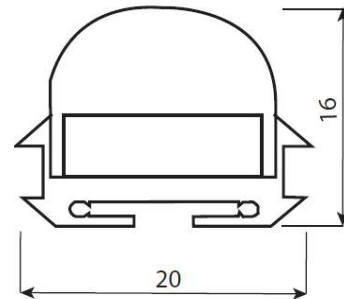

Architectural Profile Lightings

Model: iLED AP 39-30- CURTAIN

PRODUCT DESCRIPTION

The profile luminaires bring a unique style with high technology performance. It consists of Aluminium extruded profile with Milky / Clear (PMMA) diffuser. It can be integrated optimally into any concept of Office & Homes . It is ideal for surface

SPECIFICATION

Material	: Aluminum Heavy Duty 6063 Matte Finish with Clear/Frosted Lens
Mounting	: Mounted on Surface
Dimension	: W-20X H-16 mm
Operating Temp	: -40°C ~ + 70°C
IP Rating	: IP 20
Colour	: Standard natural aluminium. other colours available on request

---

ORDERING INFORMATION

Brand
Name

Architectural
Profile

Model No.