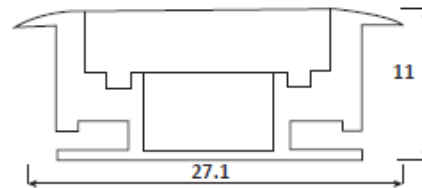

Architectural Profile Lightings

Model: iLED AP 33– FLOOR-IP67

PRODUCT DESCRIPTION

The profile luminaires bring a unique style with high technology performance. It consists of Aluminium extruded profile with Milky / Clear (PMMA) diffuser. It can be integrated optimally into any concept of office, hotels & etc. It is ideal for Floor Mount.

SPECIFICATION

Material	: Water proof LED Aluminium ,Strong Diffused Cover,3mm Thickness
Mounting	: Aluminum Recess Mounted on Floor
Dimension	: W-27.1 X H-11 mm
Operating Temp	: -40°C ~ + 70°C
IP Rating	: IP 68
Colour	: Standard natural aluminium. other colours available on request

---

ORDERING INFORMATION

Brand
Name

Architectural
Profile

Model No.