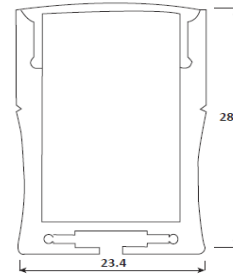

Architectural Profile Lightings

Model: iLED AP 32– SURFACE / SUSPENSION

PRODUCT DESCRIPTION

The profile luminaires bring a unique style with high technology performance. It consists of Aluminium extruded profile with Milky / Clear (PMMA) diffuser. It can be integrated optimally into any concept of Office & etc. It is ideal for surface and suspension.

SPECIFICATION

Material	: Aluminum 6063 Matte Finish with PMMA Cover
Mounting	: Mounted on Surface and Suspension
Dimension	: W-23.4 X H-28 mm
Operating Temp	: -40°C ~ + 70°C
IP Rating	: IP 68
Colour	: Standard natural aluminium. other colours available on request

---

ORDERING INFORMATION

Brand
Name

Architectural
Profile

Model No.