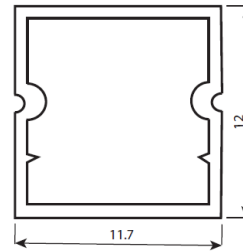

Architectural Profile Lightings

Model: iLED AP 25– UNDERWATER – IP68

PRODUCT DESCRIPTION

The profile luminaires bring a unique style with high technology performance. It consists of Aluminium extruded profile with Milky (PMMA) diffuser. It can be integrated optimally into any concept of Inside waters . It is ideal for surface

SPECIFICATION

Material	: WaterproofLED Profile : Opal Matte PMMA + Light dense PMMA
Mounting	: PC Mounted on Surface
Dimension	: W-11.7 X H-12 mm
Operating Temp	: -40°C ~ + 70°C
IP Rating	: IP 68
Colour	: Standard natural aluminium. other colours available on request

---

ORDERING INFORMATION

Brand
Name

Architectural
Profile

Model No.