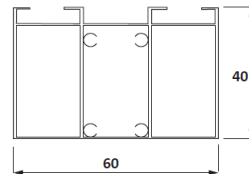

Architectural Profile Lightings

Model: iLED AP 220B - UPDOWN

PRODUCT DESCRIPTION

The profile luminaires bring a unique style with high technology performance. It consists of Aluminium extruded profile with Milky / Clear (PMMA) diffuser. It can be integrated optimally into any concept of Office, House etc.. It is ideal for surface and suspension.

SPECIFICATION

Material	: Aluminum 6063 Matte Finish With Cover
Mounting	: Aluminum Mounted on Wall Surface
Dimension	: W-60 X H-40mm
Operating Temp	: -40°C ~ + 70°C
IP Rating	: IP 20
Colour	: Standard natural aluminium. other colours available on request

---

ORDERING INFORMATION

Brand
Name

Architectural
Profile

Model No.