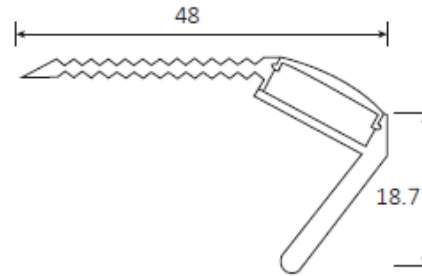

Architectural Profile Lightings

Model: iLED AP 22– STEP

PRODUCT DESCRIPTION

The profile luminaires bring a unique style with high technology performance. It consists of Aluminium extruded profile with Milky / Clear (PMMA) diffuser. It can be integrated optimally into any concept of steps . It is ideal for surface

SPECIFICATION

Material	: Aluminum Heavy Duty 6063 Matte Diffuser
Mounting	: Mounted on Surface Of Steps
Dimension	: W-48 X H-18.7 mm
Operating Temp	: -40°C ~ + 70°C
IP Rating	: IP 20
Colour	: Standard natural aluminium. other colours available on request

---

ORDERING INFORMATION

Brand
Name

Architectural
Profile

Model No.