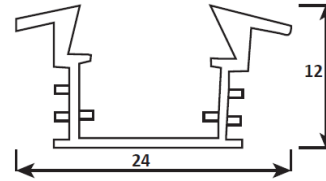

Architectural Profile Lightings

Model: iLED AP 106A - 02

PRODUCT DESCRIPTION

The profile luminaires bring a unique style with high technology performance. It consists of Aluminium extruded profile with Milky / Clear (PMMA) diffuser. It can be integrated optimally into any concept of Office, House & etc.. It is ideal for Recess.

SPECIFICATION

Material	: Aluminum 6063 Matte Finish With Cover
Mounting	: Aluminum Mounted on Recess
Dimension	: W-24 X H-12 mm, Cutout -17X12mm
Operating Temp	: -40°C ~ + 70°C
IP Rating	: IP 20
Colour	: Standard natural aluminium. other colours available on request

---

ORDERING INFORMATION

Brand
Name

Architectural
Profile

Model No.