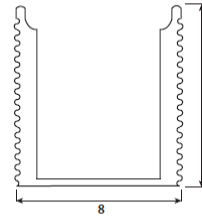

Architectural Profile Lightings

Model: iLED AP 101

PRODUCT DESCRIPTION

The profile luminaires bring a unique style with high technology performance. It consists of Aluminium extruded profile with Milky (PMMA) diffuser. It can be integrated optimally into any concept of Office, House & etc.. It is ideal for surface

SPECIFICATION

Material	: Aluminum LED Profile For Recess Mount
Mounting	: Aluminum Mounted on Surface
Dimension	: W-8 X H-9mm
Operating Temp	: -40°C ~ + 70°C
IP Rating	: IP 20
Colour	: Standard natural aluminium. other colours available on request

---

ORDERING INFORMATION

Brand
Name

Architectural
Profile

Model No.