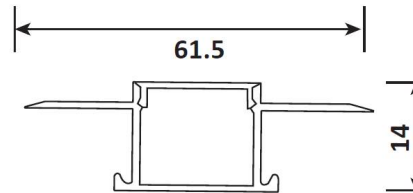

Architectural Profile Lightings

Model: iLED AP 071-TRIMLESS RECESS

PRODUCT DESCRIPTION

The profile luminaires bring a unique style with high technology performance. It consists of Aluminium extruded profile with Milky / Clear (PMMA) diffuser. It can be integrated optimally into any concept of Office , House & etc. It is ideal for Recess Mount .

SPECIFICATION

Material	: Aluminum LED Profile For Recess Mount
Mounting	: Aluminum Mounted on Ceiling Recess
Dimension	: W-61.5 X H-14 mm
Operating Temp	: -40°C ~ + 70°C
IP Rating	: IP 20
Colour	: Standard natural aluminium. other colours available on request

---

ORDERING INFORMATION

Brand
Name

Architectural
Profile

Model No.