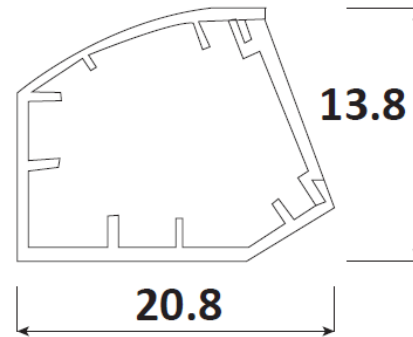

Architectural Profile Lightings

Model: iLED AP 07– SHOWCASE PROFILE

PRODUCT DESCRIPTION

The profile luminaires bring a unique style with high technology performance. It consists of Aluminium extruded profile with Milky / Clear (PMMA) diffuser. It is ideal for surface

SPECIFICATION

Material	: Aluminum 6063 Matte Finish
Mounting	: Mounted on Racks and Cupboards
Dimension	: W-20.8 X H-13.8 mm
Operating Temp	: -40°C ~ + 70°C
IP Rating	: IP 20
Colour	: Standard natural aluminium. other colours available on request

---

ORDERING INFORMATION

Brand
name

Architectural
Profile

Model No.