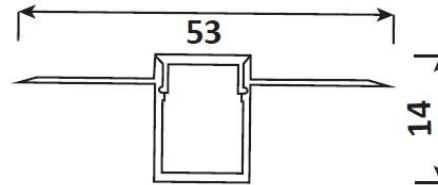

Architectural Profile Lightings

Model: iLED AP 068-R-TRIMLESS RECESS

PRODUCT DESCRIPTION

The profile luminaires bring a unique style with high technology performance. It consists of Aluminium extruded profile with Milky / Clear (PMMA) diffuser. It can be integrated optimally into any concept of Office , House & etc. It is ideal for Recess Mount .

SPECIFICATION

Material	: Aluminum LED Profile For Recess Mount
Mounting	: Aluminum Mounted on Ceiling Recess
Dimension	: W-53 X H-14 mm
Operating Temp	: -40°C ~ + 70°C
IP Rating	: IP 20
Colour	: Standard natural aluminium. other colours available on request