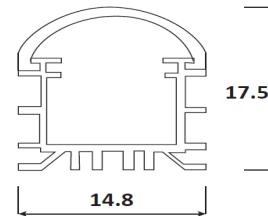

Architectural Profile Lightings

Model: iLED AP 06– SURFACE / SUSPENSION

PRODUCT DESCRIPTION

The profile luminaires bring a unique style with high technology performance. It consists of Aluminium extruded profile with Milky / Clear (PMMA) diffuser. It can be integrated optimally into any concept of rooms.. It is ideal for surface and suspension.

SPECIFICATION

Material	: Aluminum 6063 Matte Finish with PMMA Cover
Mounting	: Mounted on Surface
Dimension	: W-14.8 X H-17.5 mm
Operating Temp	: -40°C ~ + 70°C
IP Rating	: IP 20
Colour	: Standard natural aluminium. other colours available on request

---

ORDERING INFORMATION

Brand
name

Architectural
Profile

Model No.