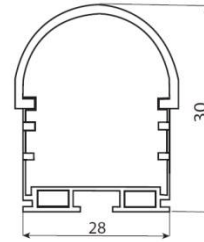

Architectural Profile Lightings

Model: iLED AP 04– SURFACE / SUSPENSION – IP67

PRODUCT DESCRIPTION

The profile luminaires bring a unique style with high technology performance. It consists of Aluminium extruded profile with Milky / Clear (PMMA) diffuser. It can be integrated optimally into any concept of rooms.. It is ideal for surface and suspension.

SPECIFICATION

Material	: Aluminum Heavy Duty 6063 Matte Finish with PMMA Cover
Mounting	: Mounted on Surface
Dimension	: W-28 X H-30 mm
Operating Temp	: -40°C ~ + 70°C
IP Rating	: IP 20
Colour	: Standard natural aluminium. other colours available on request

---

ORDERING INFORMATION

Brand
name

Architectural
Profile

Model No.